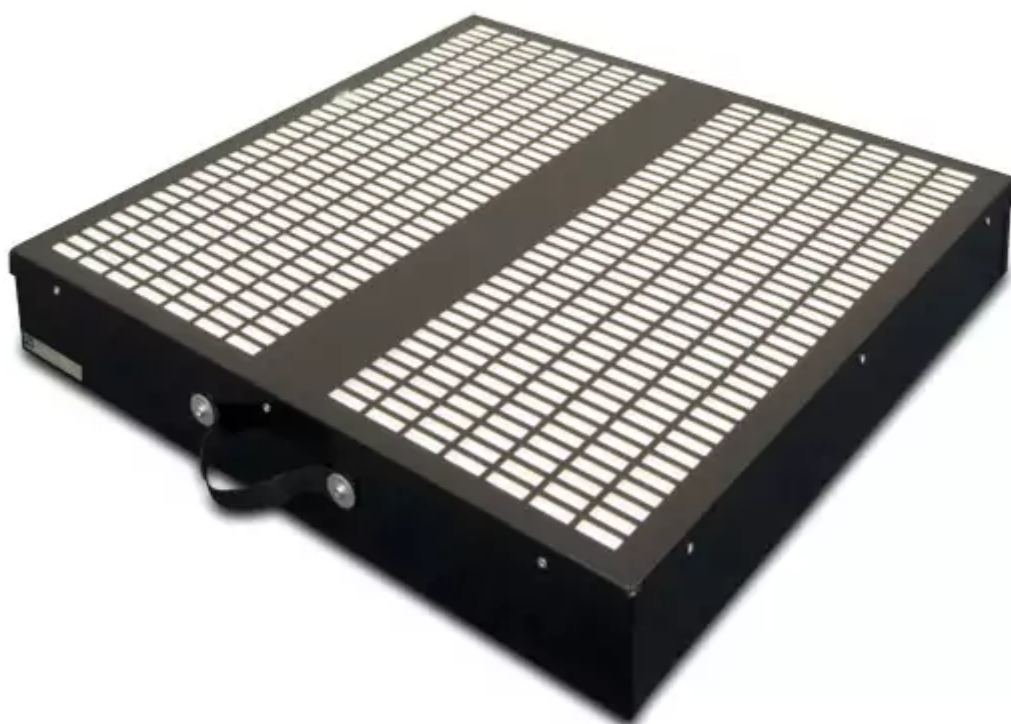

The air purifiers

Active carbon, dim. 305 x 305 x 282 mm

Description

Active carbon, dim. 305 x 305 x 282 mm

Includes integrated M5 pre-filter mat (dimensions: 305 x 305 x 20 mm)

Properties

Width (mm):	305
Depth (mm):	305
Height (mm):	280